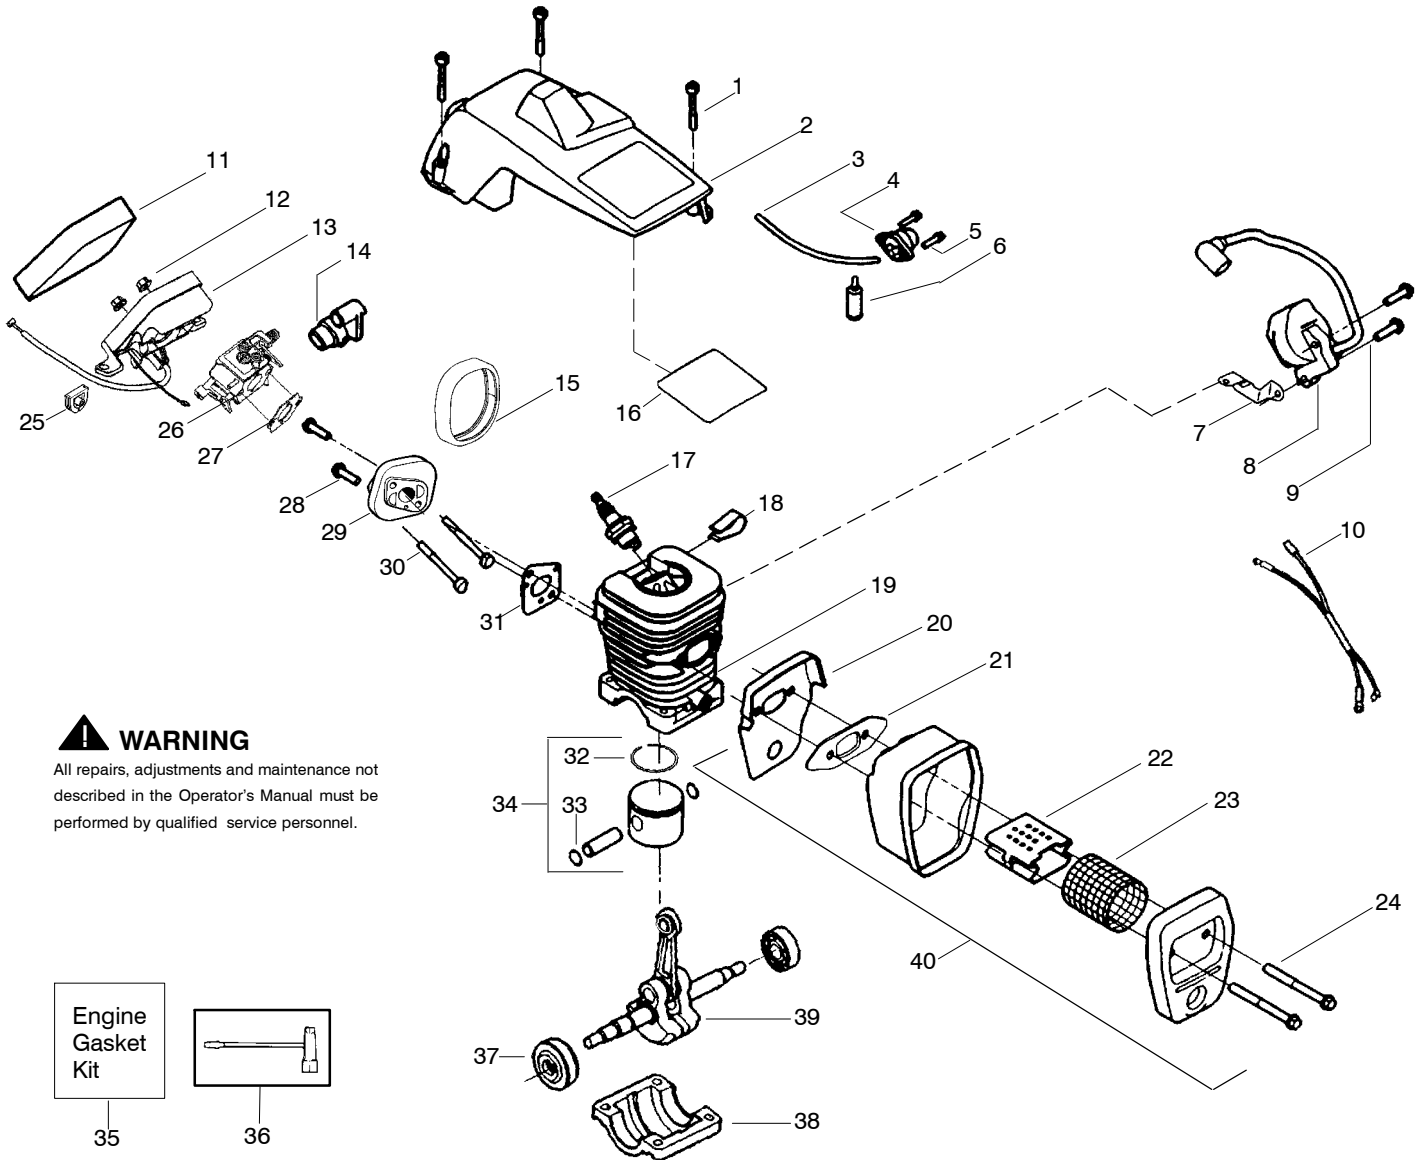

⚠ WARNING

All repairs, adjustments and maintenance not described in the Operator's Manual must be performed by qualified service personnel.

Ref.	Part No.	Description	Ref.	Part No.	Description	Ref.	Part No.	Description
1.	530016153	Screw	19.	530012550	Cylinder	36.	530031135	Scrench
2.	530056914	Assy - Cylinder Shield (includes # 16)	20.	530049870	Backplate - Muffler	37.	530056363	Assy - Seal & Bearing
3.	530069247	Kit - Fuel Line (Small)	21.	530069608	Gasket - Muffler (kit)	38.	530037935	Cap - Crankcase
4.	530071835	Kit - Purge Bulb (incl. #5)	22.	530037813	Diffuser - Muffler	39.	530047062	Assy - Crankshaft
5.	530015780	Screw	23.	530036103	Screen - Spark	40.	530047207	Assy - Muffler (Incl. 20,21,22,23,24)
6.	530095646	Assy - Fuel Pick-up	24.	530016132	Bolt - Muffler			Not Shown
7.	530047442	Strap - Ground	25.	530047631	Grommet - Throttle Cable			
8.	530039238	Ignition Module	26.	---	Kit - Carburetor			
9.	530015814	Screw		530071820	Zama (W-20)			Manuals
10.	530057475	Assy - Wire Harness		530071821	Walbro (WT-662)	↗	545123771	(Euro 1)
11.	530037793	Foam - Air Filter	27.	530069608	Gasket - Carb. (kit)	↗	545123772	(Euro 2)
12.	530016101	Nut	28.	530016386	Screw	↗	545123773	(Euro 3)
13.	530057702	Assy - Air Box	29.	530049700	Carb. Adapter	↗	545123774	(Euro 4)
14.	530035526	Grommet - Carb Adjust	30.	530016187	Screw	↗	545123775	(Euro 5)
15.	530054144	Seal - Carb Adapter	31.	530069608	Gasket - Adaptor (kit)	↗	545123776	(Scan)
16.	530055698	Reflector - Heat	32.	530038729	Ring - Piston	↗	545123777	(Russia)
17.	952030150	Spark Plug (RCJ-7Y)	33.	530015697	Retainer - Piston Pin	↗	545123778	(Turkish)
18.	530016136	Clip - High Tension Lead	34.	530071408	Kit - Piston (Incl. 32 & 33)	↗	545003009	Decal - Warning
			35.	530069608	Kit - Engine Gasket (Incl. 21, 27 & 31)			

↗ = NEW PART NUMBER FOR THIS IPL

★ = REFER TO THE SERVICE REFERENCE INDICATED FOR MORE INFORMATION. (LOCATED AT END OF IPL)